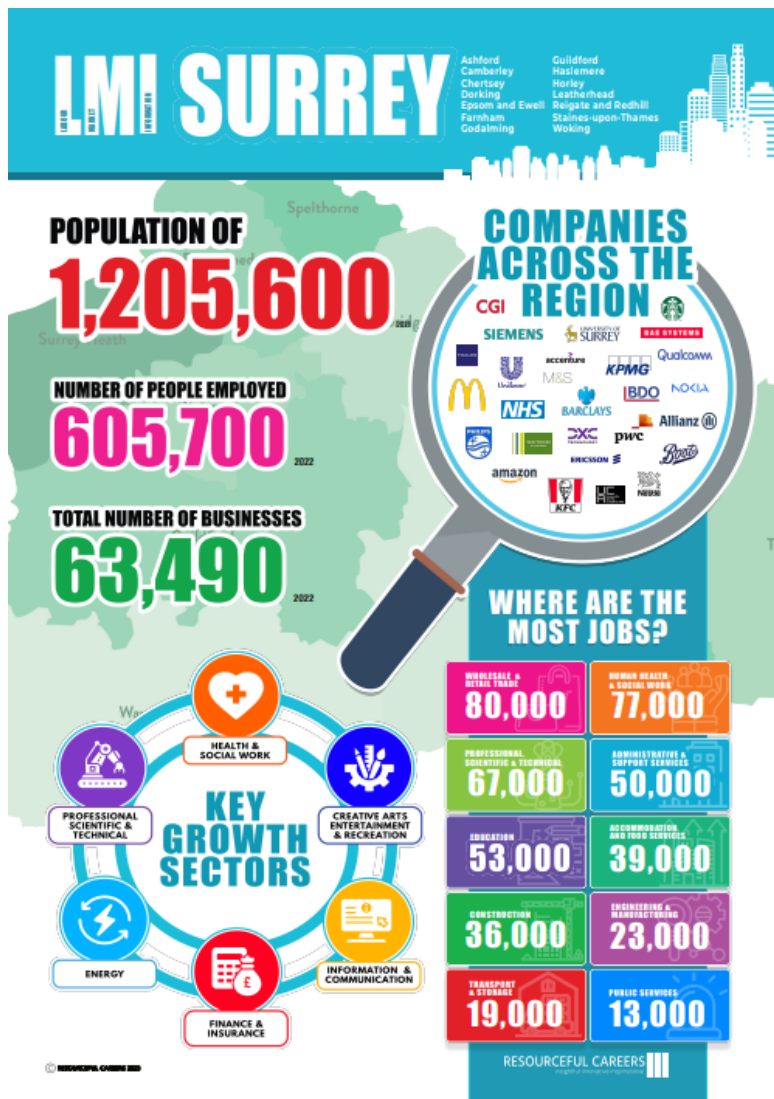

Local Skills Report

The LSIP will support and benefit businesses across the Sussex area by:

- Improve productivity and fill skills gaps with locally grown talent
- Create international competitiveness
- Increase economic growth
- Strengthen links between employers and further education and providers
- Place employers at the heart of defining local skills needs
- Improve the skills system will be crucial to building an agile and adaptable workforce
- Support people to get the skills our economy needs and give them opportunities to progress in their careers.
- Make sure people can access training and learning flexibly throughout their lives
- Support growth industries